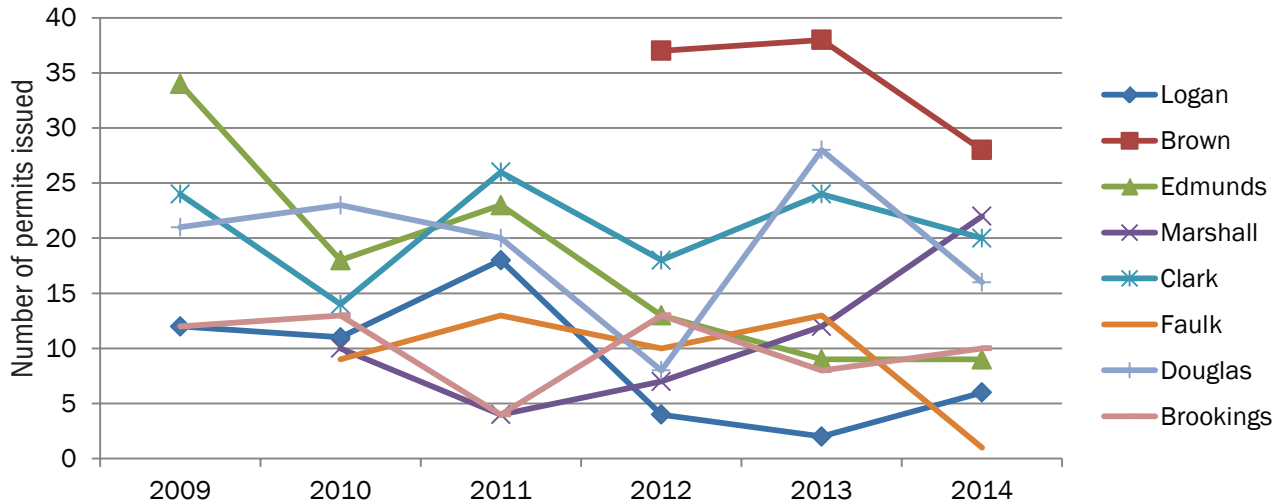

Number of grain bin building permits issued in various Dakota counties, 2009-2014

A clear trend doesn't come through in this depiction of grain bin permits issued over the last six years. Grain bin permits increased in Logan, Brown, and Brookings counties in 2014 but decreased in others. The number of bins built in 2013 was an increase over those built in 2012 in most counties on the list, perhaps a reflection of more money in farmers' bank accounts after stellar crops for the area in 2012.

Notes: 2014 totals are through mid-September. Brown County did not keep track of the reason for permits until 2012, and its year runs from September-August. North Dakota counties are not required to keep track of building permits; permits are issued by townships, and records are kept at that level. Logan was the only N.D. county of those we called that opted to keep building permit records.