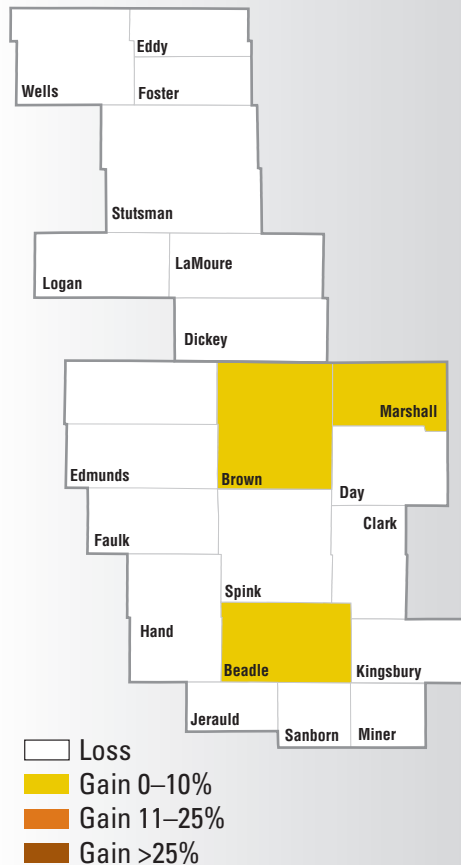

# Population Change in Dakotafire Counties, 2000-10

## Age 30-34 Cohort

## Age 35-39 Cohort