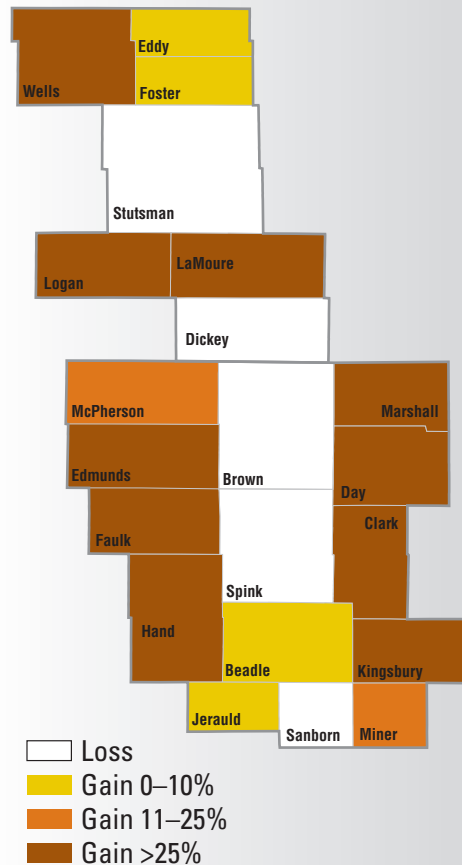

# Population Change in Dakotafire Counties, 2000-10

## Overall

## Age 30-34 Cohort

## Age 35-39 Cohort